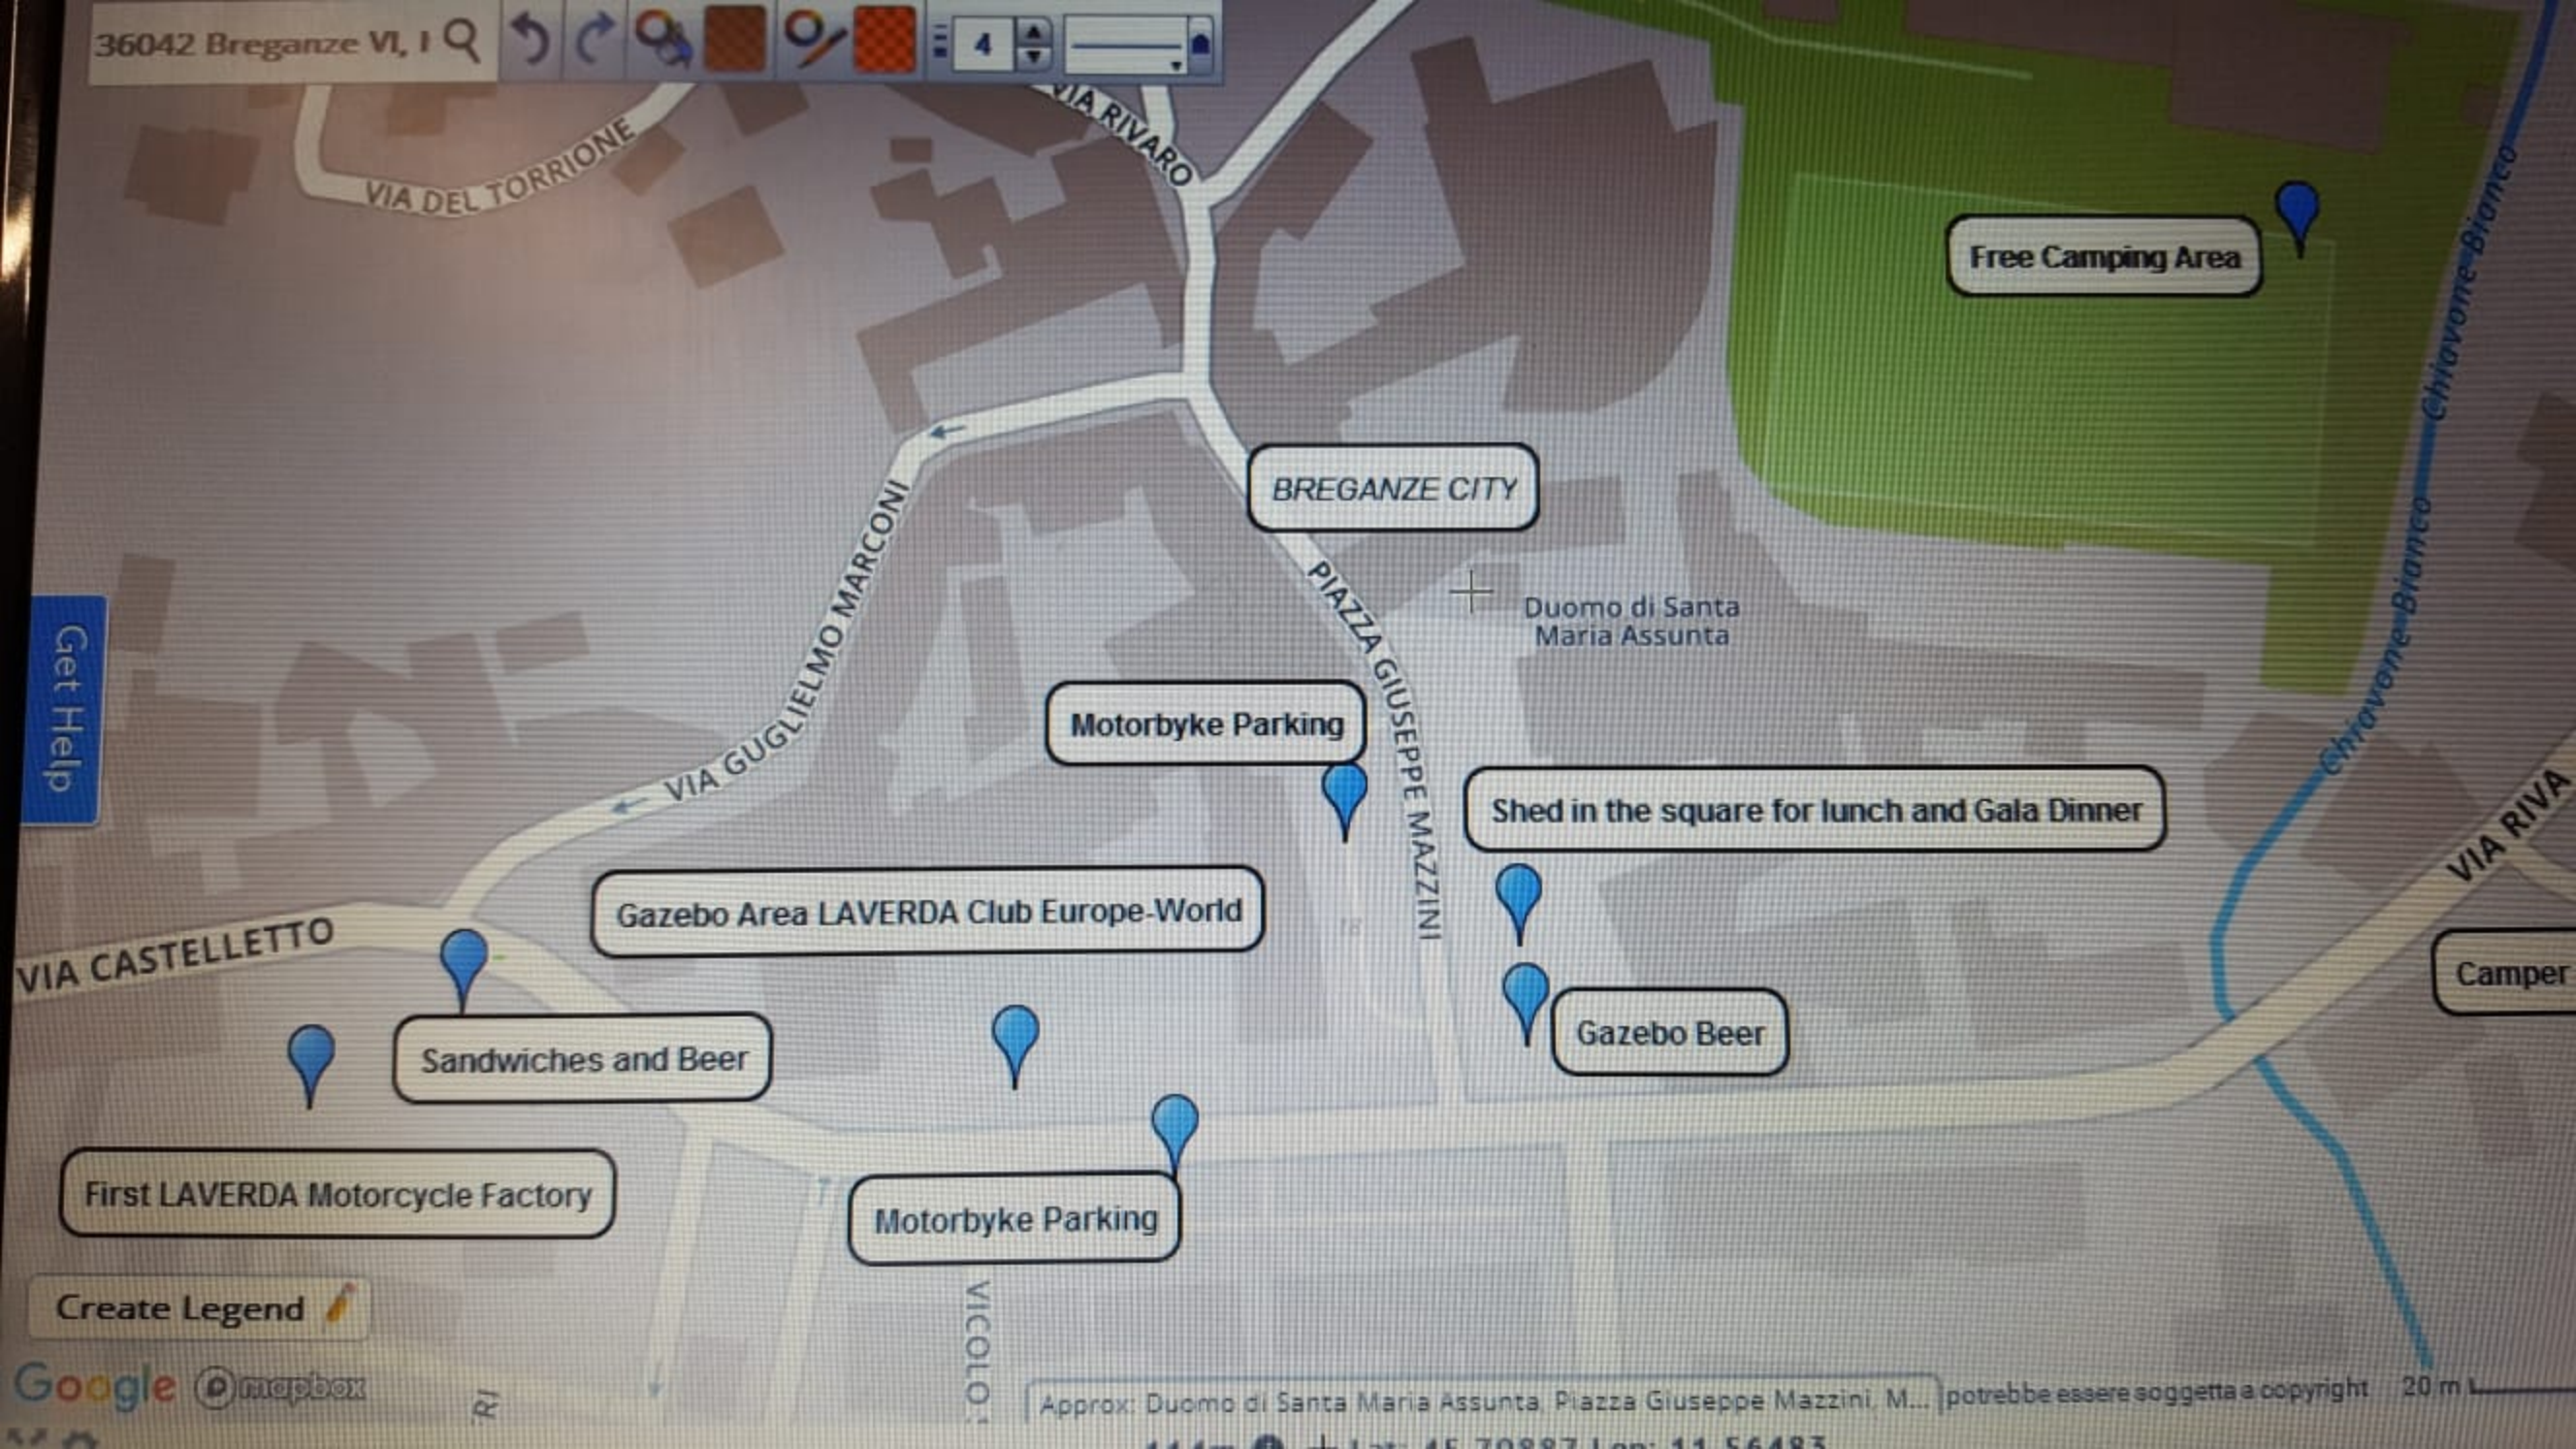

Crosara di Breganze

Camping Area

Camper Area

Camper Area

Riccardo Oro
LAVERDA Specialist

Chiavone
Via Roma

Chiavone

Via Olmo

Nuova Gasparona

SP111

SP111

100 m

100 m

Get Help

Free Camping Area

BREGANZE CITY

Duomo di Santa Maria Assunta

Motorbyke Parking

Shed in the square for lunch and Gala Dinner

Gazebo Area LAVERDA Club Europe-World

Sandwiches and Beer

Gazebo Beer

Camper

First LAVERDA Motorcycle Factory

Motorbyke Parking

Create Legend